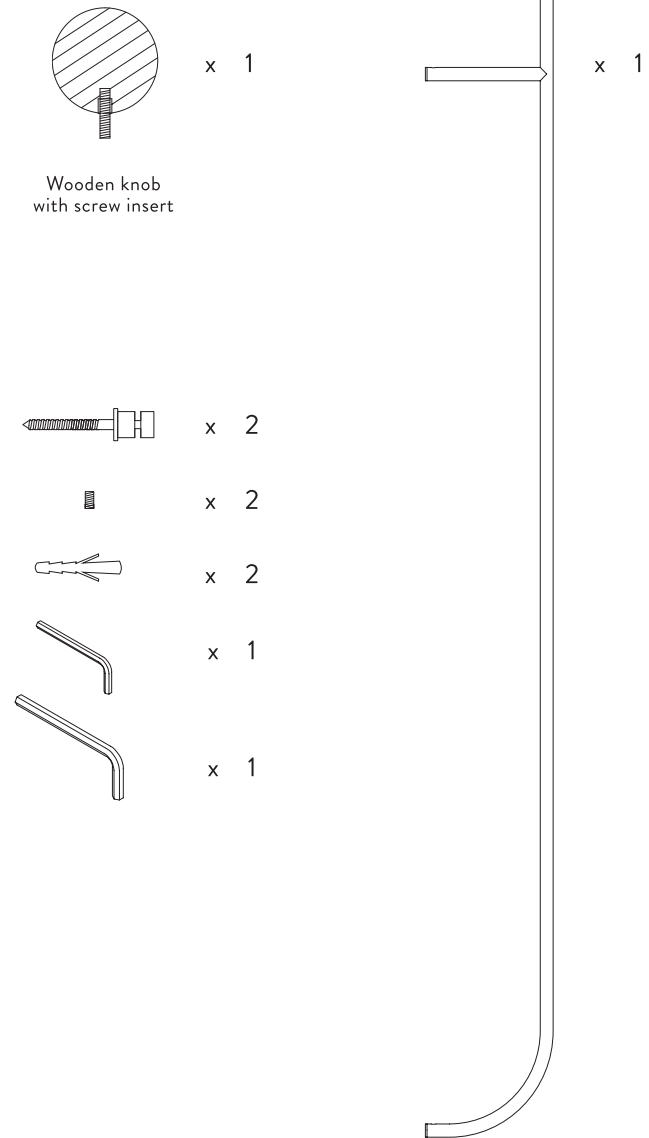

PUJO COAT RACK

ASSEMBLY MANUAL

fermliving.com

ferm
L I V I N G

CONTENT OF THE BOX

ASSEMBLY PROCESS